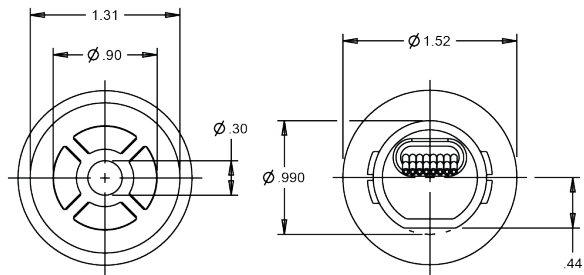

Features:

- **Watertight to IP68S**
- **Great for grips and panels**
- **LED backlight option**
- **3 million cycle electrical life**

TC Standard Characteristics/Ratings:

ELECTRICAL RATINGS:	3-32VDC @ Sea Level
Load:	10-100mA Resistive
Electrical Life:	3,000,000 cycles
Mechanical Life:	3,000,000 cycles
Seal:	IP68S
Operating Temp Range:	-40°C to +85°C
Operating Force:	1.0 +/- .5 lbs.
Pushout Force:	15 lbs. min.
MATERIALS:	
Case:	PBT
Button:	Silicone Rubber
Terminal Hardware:	None provided
Mounting Hardware:	Adhesive tape, 3M vhb tape #4926

Top Mount

Rear Mount

TC PART NUMBER CODE

TC	-	X	X	X	X	X	X
Position	Mounting	Termination	Backlight	Color	Legend	Not Used	
1. 1 Position 2. 2 Position 3. 3 Position 4. 4 Position 5. 5 Position	1. Top Mount 2. Rear Mount (Behind Panel)	1. FPC, UL 20798 2. Flying Leads, UL1569, 24 AWG 3. Ribbon Cable, UL2651 4. Ribbon Cable, UL2651, & AMP 215083 Connector	N. None 9. White	2. Black	None A. Arrows		