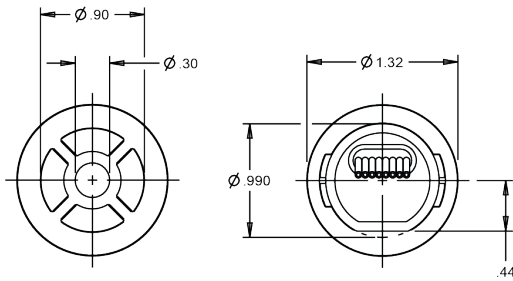

The TC can be used in panel or grip applications and is especially useful in cursor control or data entry applications. Applications include construction, agriculture, industrial, material handling and medical.

Features:

- **Watertight to IP68S**
- **Great for grips and panels**
- **LED backlight option**
- **3 million cycle electrical life**

TC Standard Characteristics/Ratings:

ELECTRICAL RATINGS:	3-32VDC @ Sea Level
Load:	10-100mA Resistive
Electrical Life:	3,000,000 cycles
Mechanical Life:	3,000,000 cycles
Seal:	IP68S
Operating Temp Range:	-40°C to +85°C
Operating Force:	1.0 +/- .5 lbs.
Pushout Force:	15 lbs. min.
MATERIALS:	
Case:	PBT
Button:	Silicone Rubber
Terminal Hardware:	None provided
Mounting Hardware:	Adhesive tape, 3M vhb tape #4926

Top Mount

Rear Mount

TC PART NUMBER CODE

TC	-	X	X	X	X	X	X
Position	Mounting	Termination	Backlight	Color	Legend	Not Used	
1. 1 Position 2. 2 Position 3. 3 Position 4. 4 Position 5. 5 Position	1. Top Mount 2. Rear Mount (Behind Panel)	1. FPC, UL 20798 2. Flying Leads, UL1569, 24 AWG 3. Ribbon Cable, UL2651 4. Ribbon Cable, UL2651, & AMP 215083 Connector	N. None 9. White	2. Black	None A. Arrows		